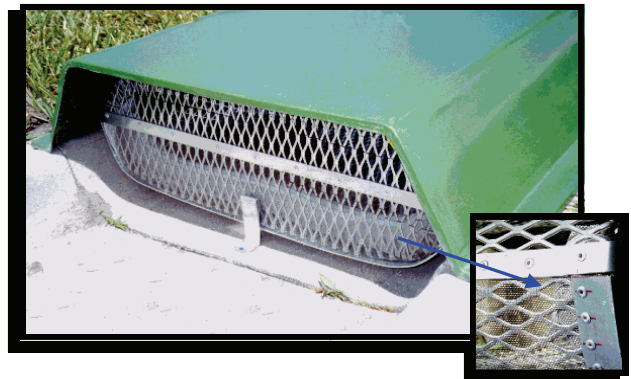

FLUME FILTER

A Stormwater Pollution Control Device

FLUME FILTER - Boom Box Type

- Captures Trash & Litter
- Captures Hydrocarbons
- Captures Grass & Leaves
- Various Sizes Available
- Custom Configurations
- Easy to Maintain
- Heavy Duty Construction

FLUME FILTER - Trash Type

- Easy Access for Cleaning
- Durable- Fiberglass for Strength
- Storm Booms – For Filtering Hydrocarbons
- Mesh Screen – For Filtering out Sediments
- Diamond Plate for Strength and Filtering Large Debris