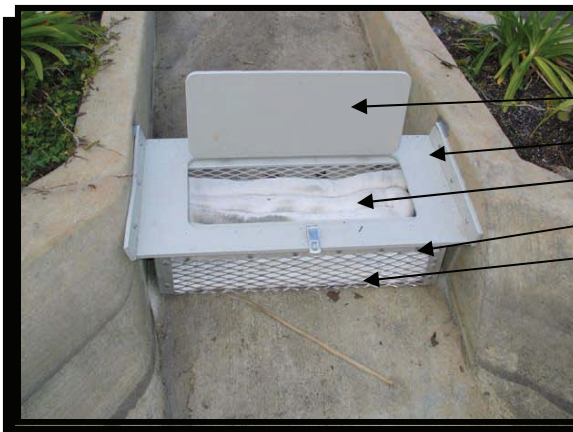

FLUME FILTER

A Stormwater Pollution Control Device

FLUME FILTER - Boom Box Type

- Captures Trash & Litter
- Captures Hydrocarbons
- Captures Grass & Leaves
- Various Sizes Available
- Custom Configurations
- Easy to Maintain
- Heavy Duty Construction

FLUME FILTER - Trash Type

- Easy Access for Cleaning
- Durable- Fiberglass for Strength
- Storm Booms – For Filtering Hydrocarbons
- Mesh Screen – For Filtering out Sediments
- Diamond Plate for Strength and Filtering Large Debris